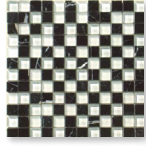

Pietra Cristal

azulejo / wall tile
 piedra natural y vidrio / natural stone and glass

30 x 30 cm / 12 x 12 in

Crema Cubic Mosaic

Topaz Cubic Mosaic

Golden Emperor Cubic Mosaic

Nero Bianco Cubic Mosaic

Crema Strato Mosaic

Topaz Strato Mosaic

Golden Emperor Strato Mosaic

Nero Bianco Strato Mosaic

Mix White Mosaic

Mix Brown Mosaic

Geometry White Mosaic

Geometry Mix Mosaic

Ivory Random Mosaic

Autumn Random Mosaic

Blanco Square Mosaic

Beige Square Mosaic

Brown Square Mosaic

Autumn Linea Mosaic

Ivory Linear Mosaic

Linear Gray Mosaic

Linear Slate Mosaic

Linear White Mosaic
 30.5 x 35.1 cm / 12 x 13 in

Crema Serpentine Mosaic

30.5 x 31.5 cm / 12 x 13 in

Honeycomb White Mosaic
 28 x 28.5 cm

Honeycomb Brown Mosaic
 28 x 28.5 cm

Chevron White Mosaic
 27 x 34 cm